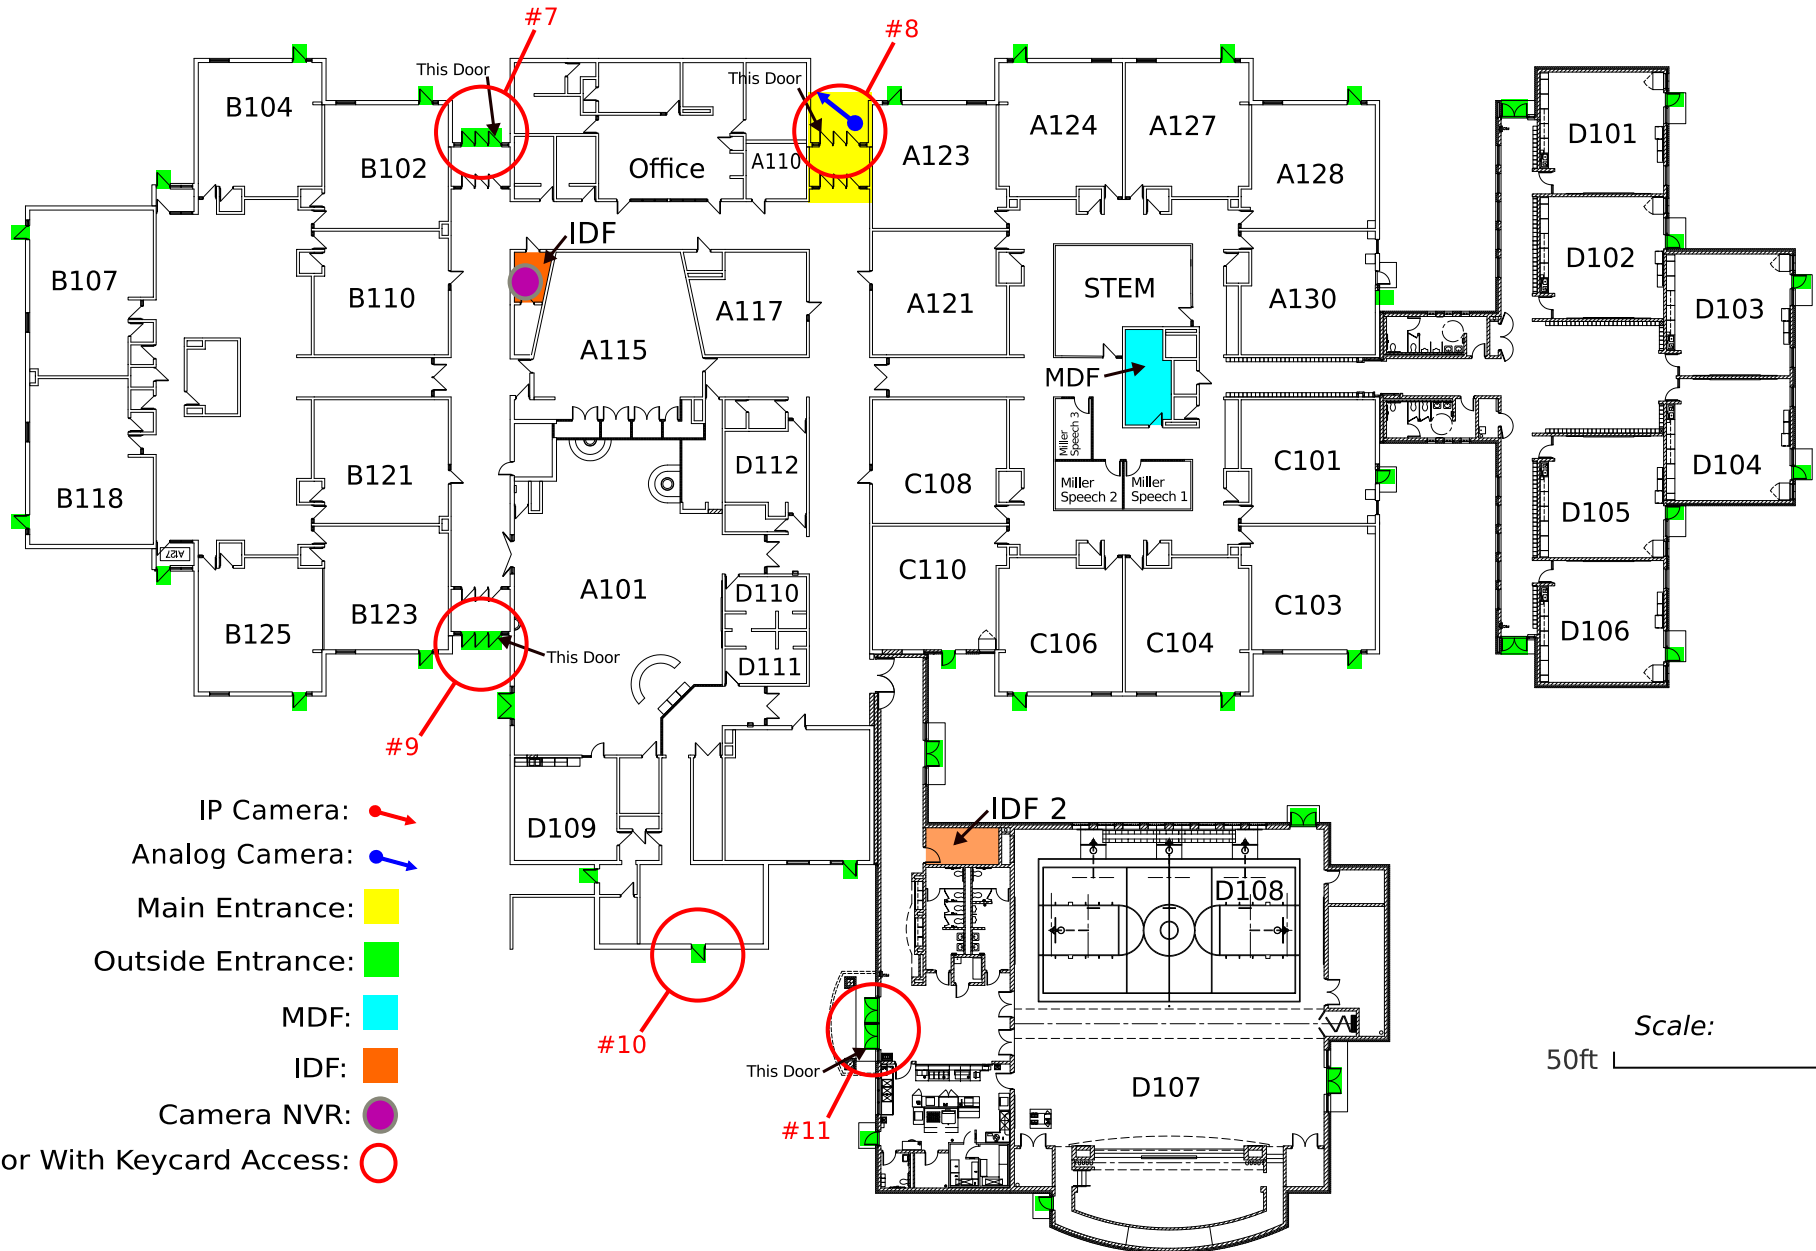

Brown Elementary School Current Camera & Keycard Access Map With Door Numbering

- IP Camera:
- Analog Camera:
- Main Entrance:
- Outside Entrance:
- MDF:
- IDF:
- Camera NVR:
- Door With Keycard Access:

Scale:
50ft

Miller Elementary School Current Camera & Keycard Access Map With Door Numbering

- IP Camera: →
- Analog Camera: →
- Main Entrance:
- Outside Entrance:
- MDF:
- IDF:
- Camera NVR:
- Door With Keycard Access:

Scale: 50ft

Renton Junior High School Curent Camera & Keycard Access Map - First Floor

With Door Numbering

- IP Camera:
- Analog Camera:
- Main Entrance:
- Outside Entrance:
- MDF:
- IDF:
- Camera NVR:
- Door With Keycard Access:

Scale: 50ft

Huron High School Current Camera & Keycard Access Map With Door Numbering