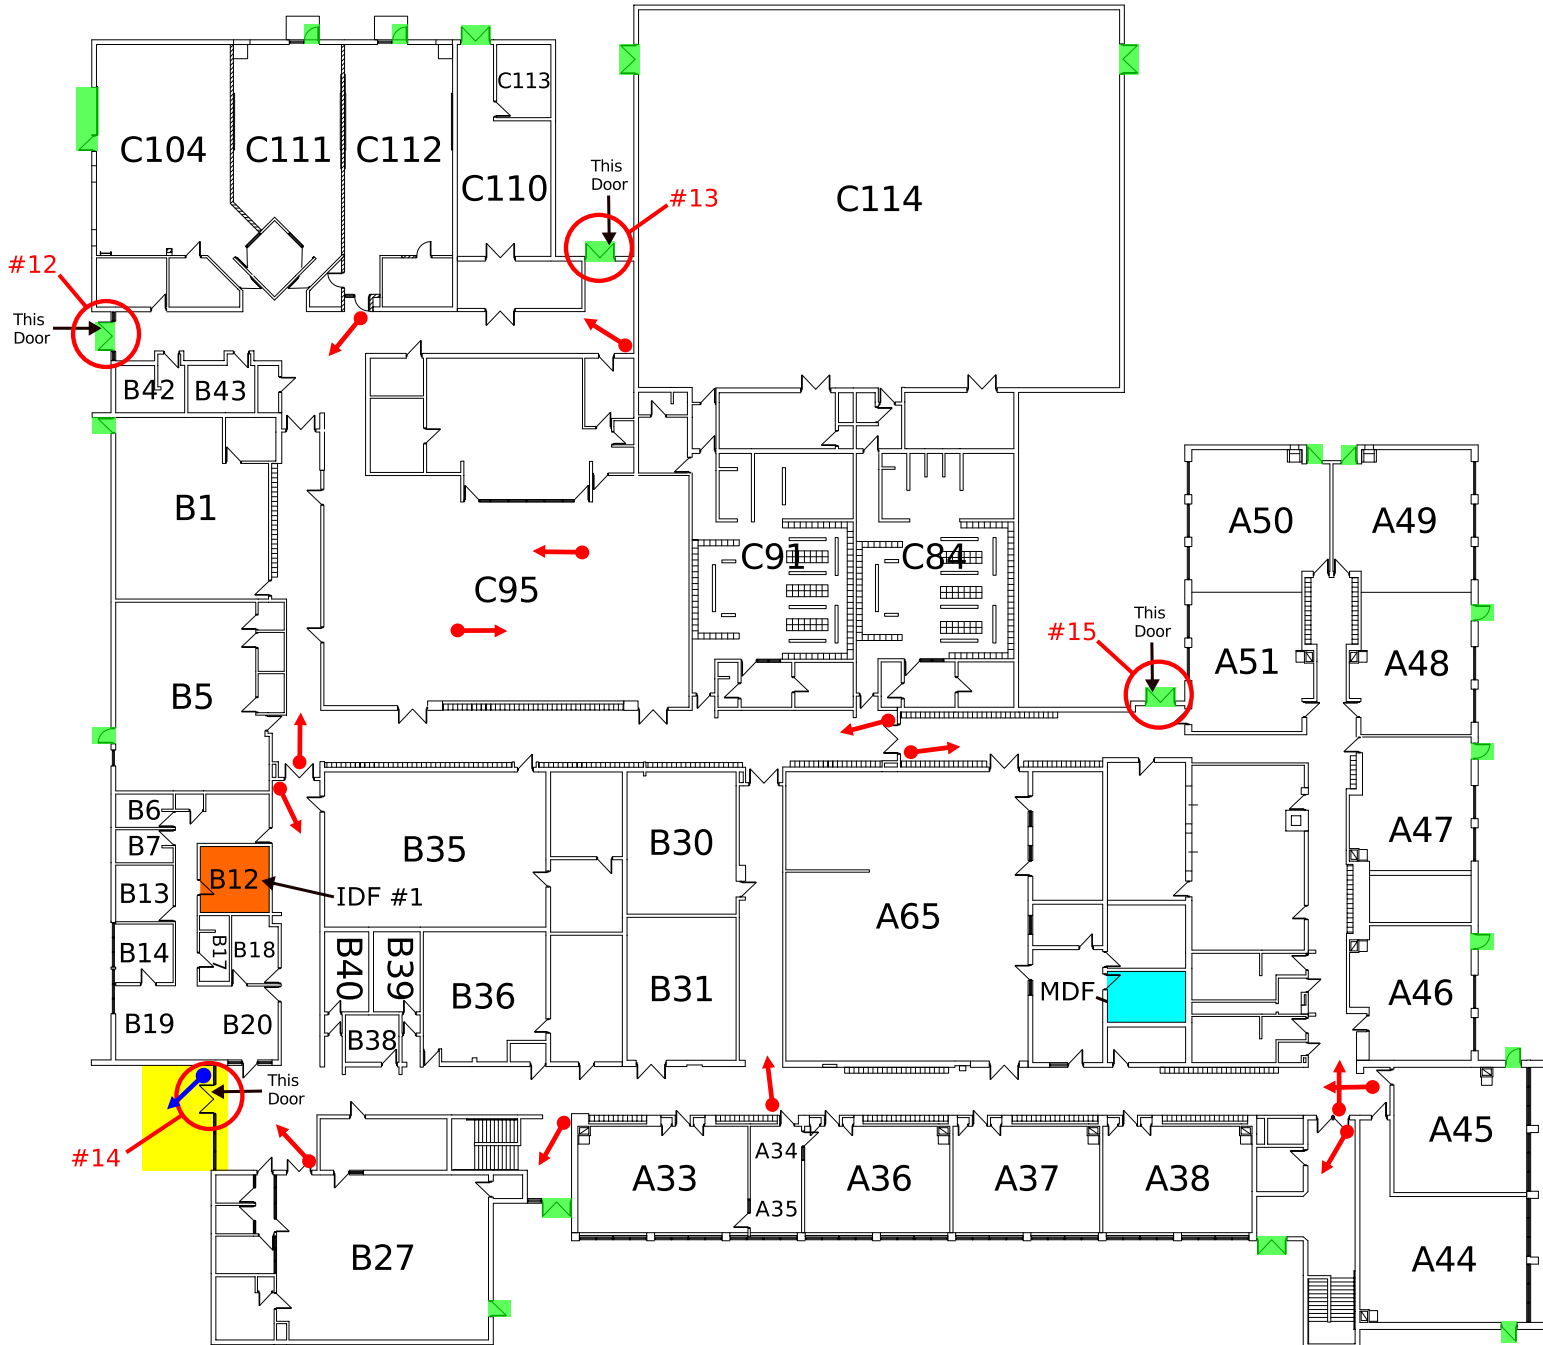

Brown Elementary School Current Camera & Keycard Access Map With Door Numbering

- IP Camera:
- Analog Camera:
- Main Entrance:
- Outside Entrance:
- MDF:
- IDF:
- Camera NVR:
- Door With Keycard Access:

Scale:
50ft

Miller Elementary School Current Camera & Keycard Access Map With Door Numbering

- IP Camera: →
- Analog Camera: →
- Main Entrance:
- Outside Entrance:
- MDF:
- IDF:
- Camera NVR:
- Door With Keycard Access:

Scale: 50ft

Renton Junior High School Curent Camera & Keycard Access Map - First Floor

With Door Numbering

- IP Camera:
- Analog Camera:
- Main Entrance:
- Outside Entrance:
- MDF:
- IDF:
- Camera NVR:
- Door With Keycard Access:

Scale: 50ft

Huron High School Current Camera & Keycard Access Map With Door Numbering