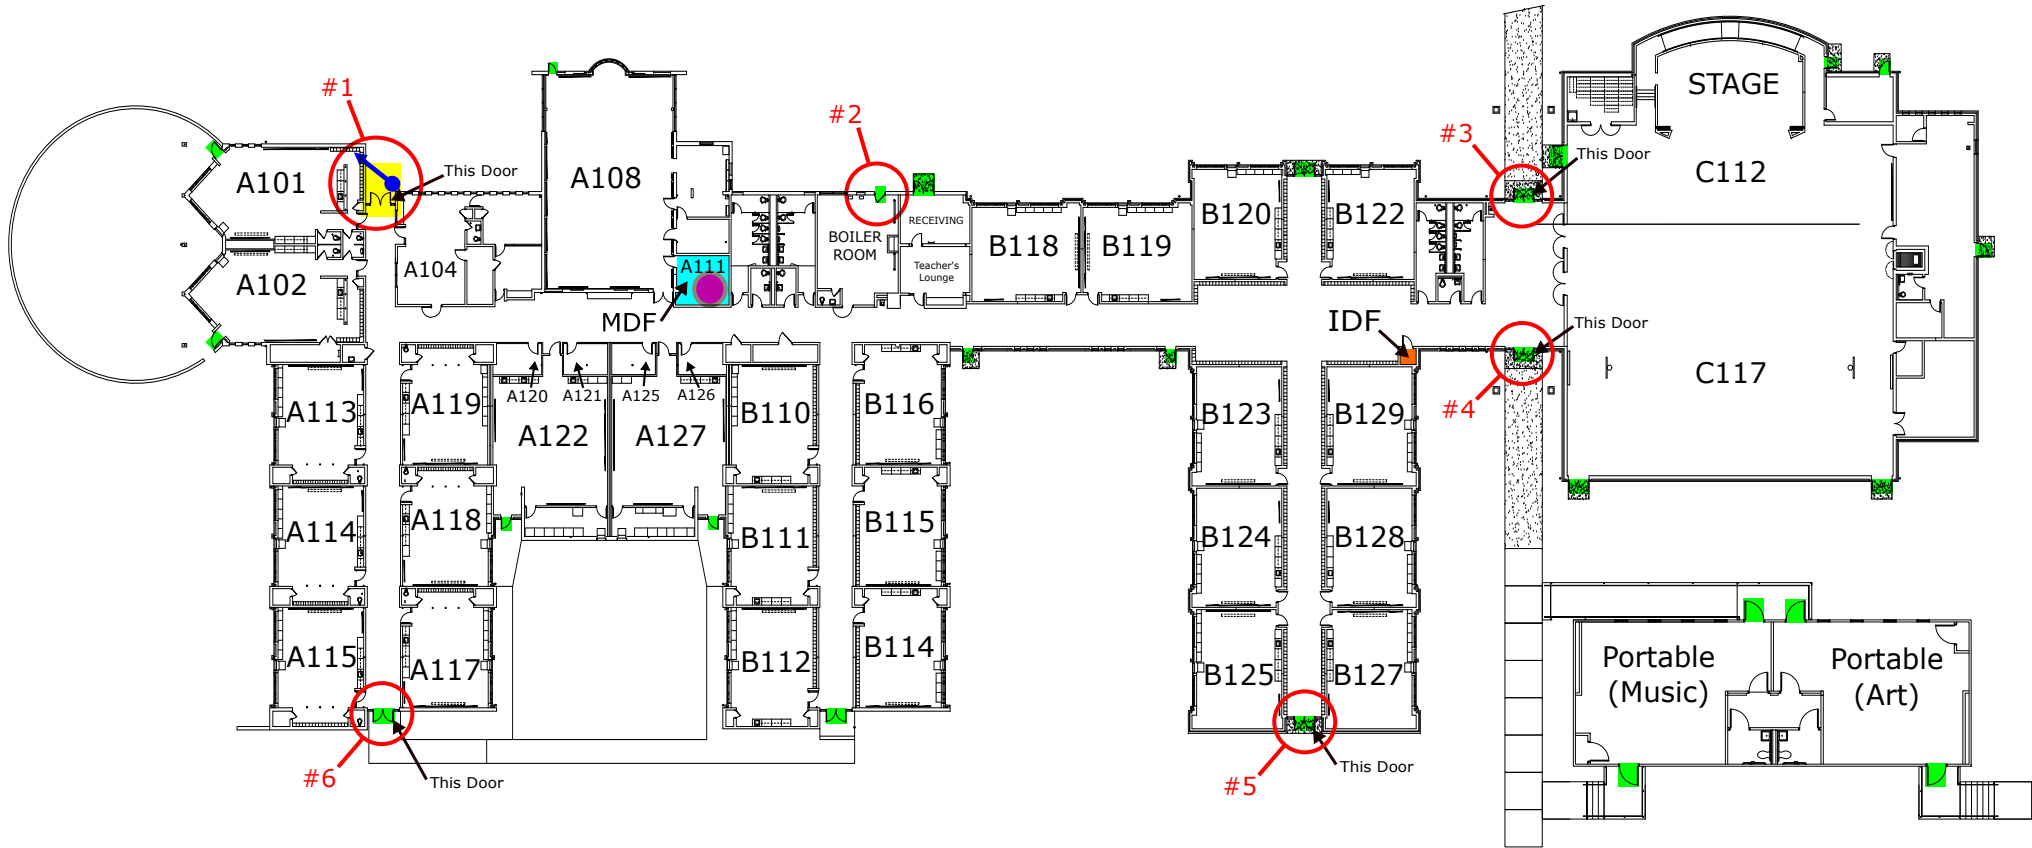

Brown Elementary School Current Camera & Keycard Access Map With Door Numbering

- IP Camera:
- Analog Camera:
- Main Entrance:
- Outside Entrance:
- MDF:
- IDF:
- Camera NVR:
- Door With Keycard Access:

Scale:
50ft

Miller Elementary School Current Camera & Keycard Access Map With Door Numbering

- IP Camera: →
- Analog Camera: →
- Main Entrance:
- Outside Entrance:
- MDF:
- IDF:
- Camera NVR:
- Door With Keycard Access:

Scale: 50ft

Renton Junior High School Curent Camera & Keycard Access Map - First Floor

With Door Numbering

- IP Camera:
- Analog Camera:
- Main Entrance:
- Outside Entrance:
- MDF:
- IDF:
- Camera NVR:
- Door With Keycard Access:

Scale: 50ft

Huron High School Current Camera & Keycard Access Map With Door Numbering